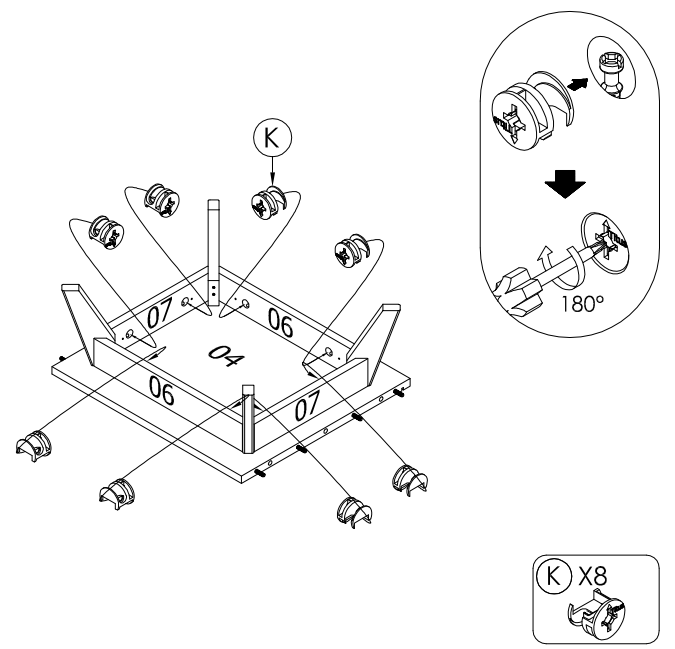

ASSEMBLING GUIDE MODEL 8193-9-03

**WARNING! NOT SUITABLE FOR CHILDREN
UNDER 3 YEARS. CONTAINS SMALL PARTS.**

CAUTION
MATERIAL USED - LAMINATED MEDIUM DENSITY FIBERBOARD AND PARTICLEBOARD FRAME * TO CLEAN USING SOFT, DRY, CLOTH * DO NOT USE DETERGENT OR CHEMICALS * AVOID CONTACT WITH WATER AND DIRECT SUNLIGHT * TO BE ASSEMBLED ON A SOFT, DRY, CLEAN AND SMOOTH SURFACE * DO NOT USE POWER DRILLS TO ASSEMBLE AS THIS MAY CAUSE DAMAGE TO THE PRODUCT IF OVER-TIGHTENED

5

6

7

8

9

10

11

12

13

14