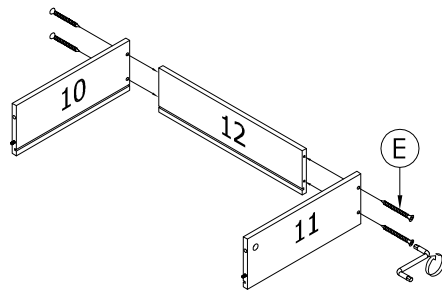

A		CSK SCREW M3.5 X 12MM	8	L		CAM-9642 CAM 3000 12/13MM	4
B		CSK SCREW M3.5 X 15MM	16	M		9933 WOODEN HDL KNOB (D20, H22) NATURAL= (1PC) WITH SCREW (MC4 X 25MM)= (1PC)	2 SETS
C		CSK SCREW M4 X 25MM	4	N1		METAL DRAWER SLIDE CR (350MM)	2
D		EURO SCREW M6 X 9MM	8	N2		METAL DRAWER SLIDE CL (350MM)	2
E		JCBC(W) SCREW M6 X 40MM	12	P1		METAL DRAWER SLIDE DR (350MM)	2
F		WOOD DOWEL (Ø6 X 20MM)	4	P2		METAL DRAWER SLIDE DL (350MM)	2
G		WOOD DOWEL (Ø6 X 35MM)	16	Q		TABLE CORNER BRACKET (5HOLES) (1.5 X 30 X 30 X 50 X 45MM)	4
H		WOOD DOWEL (Ø8 X 25MM)	10	R		ALLEN KEY M4	1
J		BOLT-9607 PARALEL NECK DOWEL 24 X 8.5	24	S		BACKPLY STOPPER	8
K		CAM-9499 CAM 3000 15 X 12	20	T		GLUE	3

1

2

3

4

ASSEMBLING GUIDE MODEL 8193-9-03

**WARNING! NOT SUITABLE FOR CHILDREN
UNDER 3 YEARS. CONTAINS SMALL PARTS.**

CAUTION
MATERIAL USED - LAMINATED MEDIUM DENSITY FIBERBOARD AND PARTICLEBOARD FRAME * TO CLEAN USING SOFT, DRY, CLOTH * DO NOT USE DETERGENT OR CHEMICALS * AVOID CONTACT WITH WATER AND DIRECT SUNLIGHT * TO BE ASSEMBLED ON A SOFT, DRY, CLEAN AND SMOOTH SURFACE * DO NOT USE POWER DRILLS TO ASSEMBLE AS THIS MAY CAUSE DAMAGE TO THE PRODUCT IF OVER-TIGHTENED