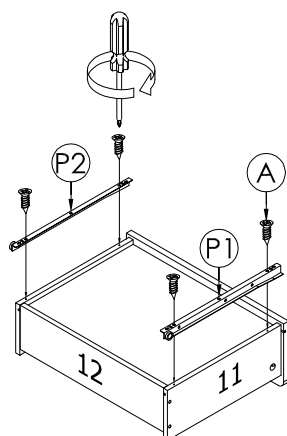

A		CSK SCREW M3.5 X 12MM	8	L		CAM-9642 CAM 3000 12/13MM	4
B		CSK SCREW M3.5 X 15MM	16	M		9933 WOODEN HDL KNOB (D20, H22) NATURAL= (1PC) WITH SCREW (MC4 X 25MM)= (1PC)	2 SETS
C		CSK SCREW M4 X 25MM	4	N1		METAL DRAWER SLIDE CR (350MM)	2
D		EURO SCREW M6 X 9MM	8	N2		METAL DRAWER SLIDE CL (350MM)	2
E		JCBC(W) SCREW M6 X 40MM	12	P1		METAL DRAWER SLIDE DR (350MM)	2
F		WOOD DOWEL (Ø6 X 20MM)	4	P2		METAL DRAWER SLIDE DL (350MM)	2
G		WOOD DOWEL (Ø6 X 35MM)	16	Q		TABLE CORNER BRACKET (5HOLES) (1.5 X 30 X 30 X 50 X 45MM)	4
H		WOOD DOWEL (Ø8 X 25MM)	10	R		ALLEN KEY M4	1
J		BOLT-9607 PARALEL NECK DOWEL 24 X 8.5	24	S		BACKPLY STOPPER	8
K		CAM-9499 CAM 3000 15 X 12	20	T		GLUE	3

1

2

3

4

ASSEMBLING GUIDE MODEL 8193-9-03

**WARNING! NOT SUITABLE FOR CHILDREN
UNDER 3 YEARS. CONTAINS SMALL PARTS.**

CAUTION
MATERIAL USED - LAMINATED MEDIUM DENSITY FIBERBOARD AND PARTICLEBOARD FRAME * TO CLEAN USING SOFT, DRY, CLOTH * DO NOT USE DETERGENT OR CHEMICALS * AVOID CONTACT WITH WATER AND DIRECT SUNLIGHT * TO BE ASSEMBLED ON A SOFT, DRY, CLEAN AND SMOOTH SURFACE * DO NOT USE POWER DRILLS TO ASSEMBLE AS THIS MAY CAUSE DAMAGE TO THE PRODUCT IF OVER-TIGHTENED