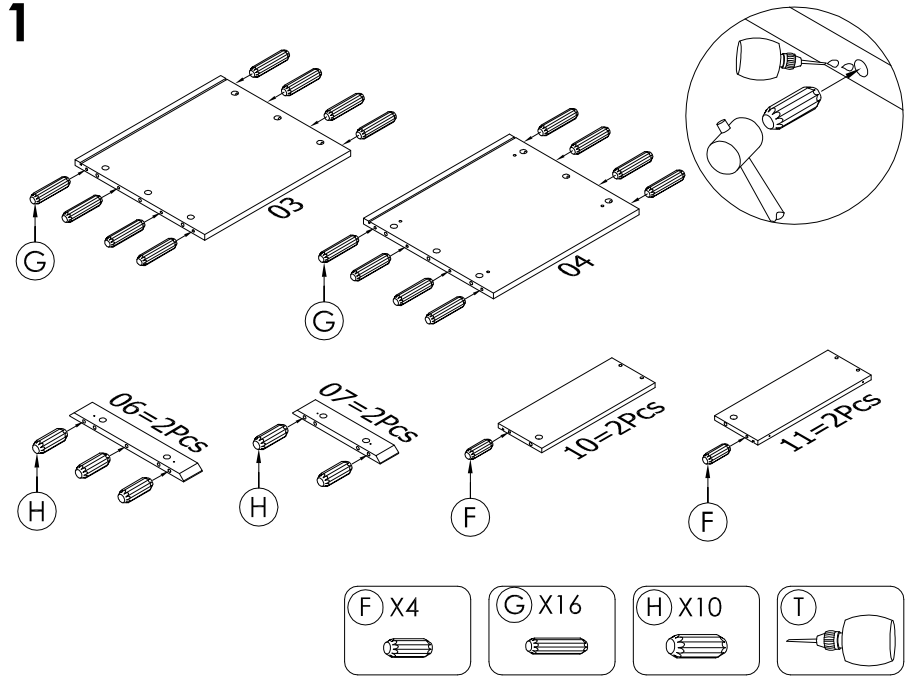

ASSEMBLING GUIDE MODEL 8193-9-03

**WARNING! NOT SUITABLE FOR CHILDREN
UNDER 3 YEARS. CONTAINS SMALL PARTS.**

CAUTION

MATERIAL USED - LAMINATED MEDIUM DENSITY FIBERBOARD AND PARTICLEBOARD FRAME * TO CLEAN USING SOFT, DRY, CLOTH * DO NOT USE DETERGENT OR CHEMICALS * AVOID CONTACT WITH WATER AND DIRECT SUNLIGHT * TO BE ASSEMBLED ON A SOFT, DRY, CLEAN AND SMOOTH SURFACE * DO NOT USE POWER DRILLS TO ASSEMBLE AS THIS MAY CAUSE DAMAGE TO THE PRODUCT IF OVER-TIGHTENED

A		CSK SCREW M3.5 X 12MM	8	L		CAM-9642 CAM 3000 12/13MM	4
B		CSK SCREW M3.5 X 15MM	16	M		9933 WOODEN HDL KNOB (D20, H22) NATURAL= (1PC) WITH SCREW (MC4 X 25MM)= (1PC)	2 SETS
C		CSK SCREW M4 X 25MM	4	N1		METAL DRAWER SLIDE CR (350MM)	2
D		EURO SCREW M6 X 9MM	8	N2		METAL DRAWER SLIDE CL (350MM)	2
E		JCBC(W) SCREW M6 X 40MM	12	P1		METAL DRAWER SLIDE DR (350MM)	2
F		WOOD DOWEL (Ø6 X 20MM)	4	P2		METAL DRAWER SLIDE DL (350MM)	2
G		WOOD DOWEL (Ø6 X 35MM)	16	Q		TABLE CORNER BRACKET (5HOLES) (1.5 X 30 X 30 X 50 X 45MM)	4
H		WOOD DOWEL (Ø8 X 25MM)	10	R		ALLEN KEY M4	1
J		BOLT-9607 PARALEL NECK DOWEL 24 X 8.5	24	S		BACKPLY STOPPER	8
K		CAM-9499 CAM 3000 15 X 12	20	T		GLUE	3

1

2

3

4

ASSEMBLING GUIDE MODEL 8193-9-03

**WARNING! NOT SUITABLE FOR CHILDREN
UNDER 3 YEARS. CONTAINS SMALL PARTS.**

CAUTION
MATERIAL USED - LAMINATED MEDIUM DENSITY FIBERBOARD AND PARTICLEBOARD FRAME * TO CLEAN USING SOFT, DRY, CLOTH * DO NOT USE DETERGENT OR CHEMICALS * AVOID CONTACT WITH WATER AND DIRECT SUNLIGHT * TO BE ASSEMBLED ON A SOFT, DRY, CLEAN AND SMOOTH SURFACE * DO NOT USE POWER DRILLS TO ASSEMBLE AS THIS MAY CAUSE DAMAGE TO THE PRODUCT IF OVER-TIGHTENED