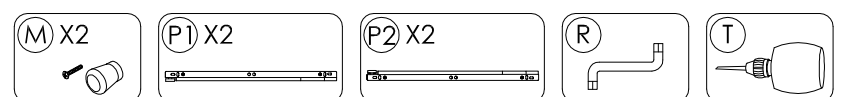

1

2

3

4

ASSEMBLING GUIDE MODEL 8193-9-03

**WARNING! NOT SUITABLE FOR CHILDREN
UNDER 3 YEARS. CONTAINS SMALL PARTS.**

CAUTION
MATERIAL USED - LAMINATED MEDIUM DENSITY FIBERBOARD AND PARTICLEBOARD FRAME * TO CLEAN USING SOFT, DRY, CLOTH * DO NOT USE DETERGENT OR CHEMICALS * AVOID CONTACT WITH WATER AND DIRECT SUNLIGHT * TO BE ASSEMBLED ON A SOFT, DRY, CLEAN AND SMOOTH SURFACE * DO NOT USE POWER DRILLS TO ASSEMBLE AS THIS MAY CAUSE DAMAGE TO THE PRODUCT IF OVER-TIGHTENED