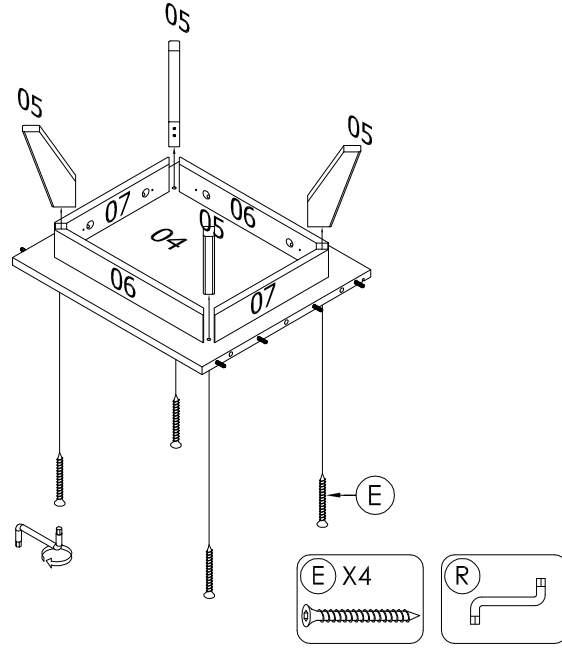

ASSEMBLING GUIDE MODEL 8193-9-03

**WARNING! NOT SUITABLE FOR CHILDREN
UNDER 3 YEARS. CONTAINS SMALL PARTS.**

CAUTION
MATERIAL USED - LAMINATED MEDIUM DENSITY FIBERBOARD AND PARTICLEBOARD FRAME * TO CLEAN USING SOFT, DRY, CLOTH * DO NOT USE DETERGENT OR CHEMICALS * AVOID CONTACT WITH WATER AND DIRECT SUNLIGHT * TO BE ASSEMBLED ON A SOFT, DRY, CLEAN AND SMOOTH SURFACE * DO NOT USE POWER DRILLS TO ASSEMBLE AS THIS MAY CAUSE DAMAGE TO THE PRODUCT IF OVER-TIGHTENED

5

6

7

8

9

10

11

12

13

14