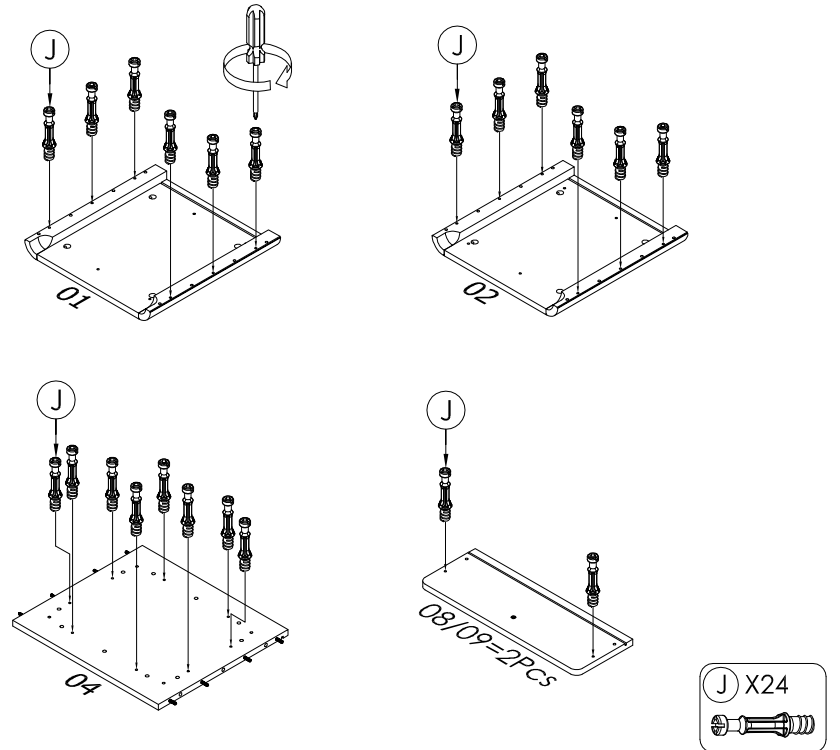

ASSEMBLING GUIDE MODEL 8193-9-03

**WARNING! NOT SUITABLE FOR CHILDREN
UNDER 3 YEARS. CONTAINS SMALL PARTS.**

CAUTION

MATERIAL USED - LAMINATED MEDIUM DENSITY FIBERBOARD AND PARTICLEBOARD FRAME * TO CLEAN USING SOFT, DRY, CLOTH * DO NOT USE DETERGENT OR CHEMICALS * AVOID CONTACT WITH WATER AND DIRECT SUNLIGHT * TO BE ASSEMBLED ON A SOFT, DRY, CLEAN AND SMOOTH SURFACE * DO NOT USE POWER DRILLS TO ASSEMBLE AS THIS MAY CAUSE DAMAGE TO THE PRODUCT IF OVER-TIGHTENED

A		CSK SCREW M3.5 X 12MM	8	L		CAM-9642 CAM 3000 12/13MM	4
B		CSK SCREW M3.5 X 15MM	16	M		9933 WOODEN HDL KNOB (D20, H22) NATURAL= (1PC) WITH SCREW (MC4 X 25MM)= (1PC)	2 SETS
C		CSK SCREW M4 X 25MM	4	N1		METAL DRAWER SLIDE CR (350MM)	2
D		EURO SCREW M6 X 9MM	8	N2		METAL DRAWER SLIDE CL (350MM)	2
E		JCBC(W) SCREW M6 X 40MM	12	P1		METAL DRAWER SLIDE DR (350MM)	2
F		WOOD DOWEL (Ø6 X 20MM)	4	P2		METAL DRAWER SLIDE DL (350MM)	2
G		WOOD DOWEL (Ø6 X 35MM)	16	Q		TABLE CORNER BRACKET (5HOLES) (1.5 X 30 X 30 X 50 X 45MM)	4
H		WOOD DOWEL (Ø8 X 25MM)	10	R		ALLEN KEY M4	1
J		BOLT-9607 PARALEL NECK DOWEL 24 X 8.5	24	S		BACKPLY STOPPER	8
K		CAM-9499 CAM 3000 15 X 12	20	T		GLUE	3

1

2

3

4

ASSEMBLING GUIDE MODEL 8193-9-03

**WARNING! NOT SUITABLE FOR CHILDREN
UNDER 3 YEARS. CONTAINS SMALL PARTS.**

CAUTION
MATERIAL USED - LAMINATED MEDIUM DENSITY FIBERBOARD AND PARTICLEBOARD FRAME * TO CLEAN USING SOFT, DRY, CLOTH * DO NOT USE DETERGENT OR CHEMICALS * AVOID CONTACT WITH WATER AND DIRECT SUNLIGHT * TO BE ASSEMBLED ON A SOFT, DRY, CLEAN AND SMOOTH SURFACE * DO NOT USE POWER DRILLS TO ASSEMBLE AS THIS MAY CAUSE DAMAGE TO THE PRODUCT IF OVER-TIGHTENED