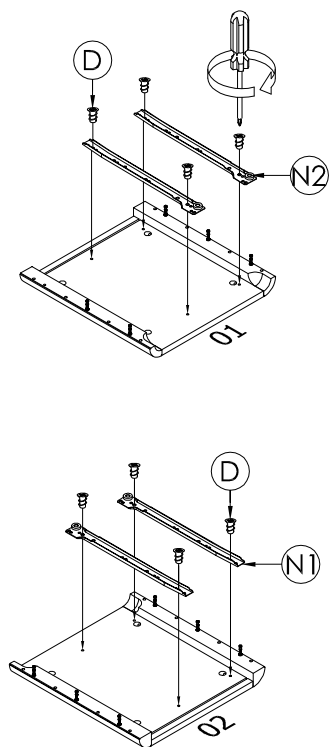

ASSEMBLING GUIDE MODEL 8193-9-03

**WARNING! NOT SUITABLE FOR CHILDREN
UNDER 3 YEARS. CONTAINS SMALL PARTS.**

CAUTION

MATERIAL USED - LAMINATED MEDIUM DENSITY FIBERBOARD AND PARTICLEBOARD FRAME * TO CLEAN USING SOFT, DRY, CLOTH * DO NOT USE DETERGENT OR CHEMICALS * AVOID CONTACT WITH WATER AND DIRECT SUNLIGHT * TO BE ASSEMBLED ON A SOFT, DRY, CLEAN AND SMOOTH SURFACE * DO NOT USE POWER DRILLS TO ASSEMBLE AS THIS MAY CAUSE DAMAGE TO THE PRODUCT IF OVER-TIGHTENED

A		CSK SCREW M3.5 X 12MM	8	L		CAM-9642 CAM 3000 12/13MM	4
B		CSK SCREW M3.5 X 15MM	16	M		9933 WOODEN HDL KNOB (D20, H22) NATURAL= (1PC) WITH SCREW (MC4 X 25MM)= (1PC)	2 SETS
C		CSK SCREW M4 X 25MM	4	N1		METAL DRAWER SLIDE CR (350MM)	2
D		EURO SCREW M6 X 9MM	8	N2		METAL DRAWER SLIDE CL (350MM)	2
E		JCBC(W) SCREW M6 X 40MM	12	P1		METAL DRAWER SLIDE DR (350MM)	2
F		WOOD DOWEL (Ø6 X 20MM)	4	P2		METAL DRAWER SLIDE DL (350MM)	2
G		WOOD DOWEL (Ø6 X 35MM)	16	Q		TABLE CORNER BRACKET (5HOLES) (1.5 X 30 X 30 X 50 X 45MM)	4
H		WOOD DOWEL (Ø8 X 25MM)	10	R		ALLEN KEY M4	1
J		BOLT-9607 PARALEL NECK DOWEL 24 X 8.5	24	S		BACKPLY STOPPER	8
K		CAM-9499 CAM 3000 15 X 12	20	T		GLUE	3

1

2

3

4

ASSEMBLING GUIDE MODEL 8193-9-03

**WARNING! NOT SUITABLE FOR CHILDREN
UNDER 3 YEARS. CONTAINS SMALL PARTS.**

CAUTION
MATERIAL USED - LAMINATED MEDIUM DENSITY FIBERBOARD AND PARTICLEBOARD FRAME * TO CLEAN USING SOFT, DRY, CLOTH * DO NOT USE DETERGENT OR CHEMICALS * AVOID CONTACT WITH WATER AND DIRECT SUNLIGHT * TO BE ASSEMBLED ON A SOFT, DRY, CLEAN AND SMOOTH SURFACE * DO NOT USE POWER DRILLS TO ASSEMBLE AS THIS MAY CAUSE DAMAGE TO THE PRODUCT IF OVER-TIGHTENED