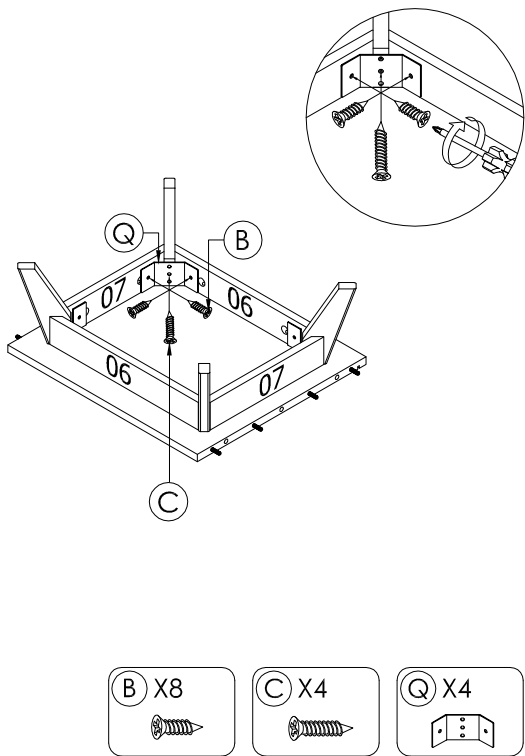

A		CSK SCREW M3.5 X 12MM	8	L		CAM-9642 CAM 3000 12/13MM	4
B		CSK SCREW M3.5 X 15MM	16	M		9933 WOODEN HDL KNOB (D20, H22) NATURAL= (1PC) WITH SCREW (MC4 X 25MM)= (1PC)	2 SETS
C		CSK SCREW M4 X 25MM	4	N1		METAL DRAWER SLIDE CR (350MM)	2
D		EURO SCREW M6 X 9MM	8	N2		METAL DRAWER SLIDE CL (350MM)	2
E		JCBC(W) SCREW M6 X 40MM	12	P1		METAL DRAWER SLIDE DR (350MM)	2
F		WOOD DOWEL (Ø6 X 20MM)	4	P2		METAL DRAWER SLIDE DL (350MM)	2
G		WOOD DOWEL (Ø6 X 35MM)	16	Q		TABLE CORNER BRACKET (5HOLES) (1.5 X 30 X 30 X 50 X 45MM)	4
H		WOOD DOWEL (Ø8 X 25MM)	10	R		ALLEN KEY M4	1
J		BOLT-9607 PARALEL NECK DOWEL 24 X 8.5	24	S		BACKPLY STOPPER	8
K		CAM-9499 CAM 3000 15 X 12	20	T		GLUE	3

1

2

3

4

ASSEMBLING GUIDE MODEL 8193-9-03

**WARNING! NOT SUITABLE FOR CHILDREN
UNDER 3 YEARS. CONTAINS SMALL PARTS.**

CAUTION
MATERIAL USED - LAMINATED MEDIUM DENSITY FIBERBOARD AND PARTICLEBOARD FRAME * TO CLEAN USING SOFT, DRY, CLOTH * DO NOT USE DETERGENT OR CHEMICALS * AVOID CONTACT WITH WATER AND DIRECT SUNLIGHT * TO BE ASSEMBLED ON A SOFT, DRY, CLEAN AND SMOOTH SURFACE * DO NOT USE POWER DRILLS TO ASSEMBLE AS THIS MAY CAUSE DAMAGE TO THE PRODUCT IF OVER-TIGHTENED

5

6

7

8

9

10

11

12