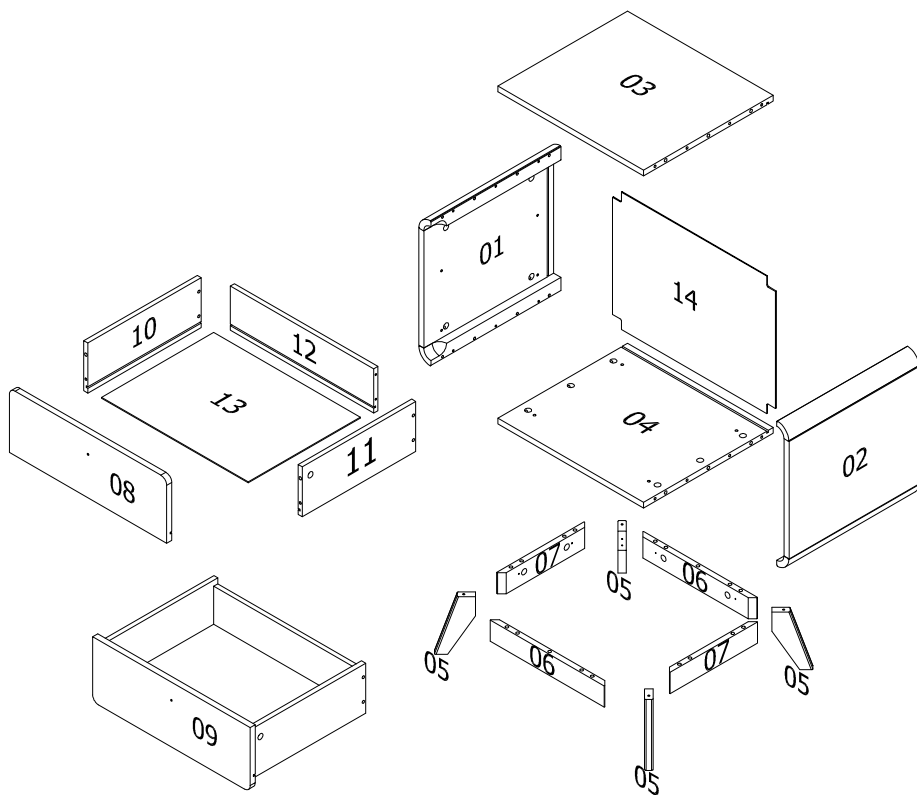

ASSEMBLING GUIDE MODEL 8193-9-03

**WARNING! NOT SUITABLE FOR CHILDREN
UNDER 3 YEARS. CONTAINS SMALL PARTS.**

CAUTION

MATERIAL USED - LAMINATED MEDIUM DENSITY FIBERBOARD AND PARTICLEBOARD FRAME * TO CLEAN USING SOFT, DRY, CLOTH * DO NOT USE DETERGENT OR CHEMICALS * AVOID CONTACT WITH WATER AND DIRECT SUNLIGHT * TO BE ASSEMBLED ON A SOFT, DRY, CLEAN AND SMOOTH SURFACE * DO NOT USE POWER DRILLS TO ASSEMBLE AS THIS MAY CAUSE DAMAGE TO THE PRODUCT IF OVER-TIGHTENED

A		CSK SCREW M3.5 X 12MM	8	L		CAM-9642 CAM 3000 12/13MM	4
B		CSK SCREW M3.5 X 15MM	16	M		9933 WOODEN HDL KNOB (D20, H22) NATURAL= (1PC) WITH SCREW (MC4 X 25MM)= (1PC)	2 SETS
C		CSK SCREW M4 X 25MM	4	N1		METAL DRAWER SLIDE CR (350MM)	2
D		EURO SCREW M6 X 9MM	8	N2		METAL DRAWER SLIDE CL (350MM)	2
E		JCBC(W) SCREW M6 X 40MM	12	P1		METAL DRAWER SLIDE DR (350MM)	2
F		WOOD DOWEL (Ø6 X 20MM)	4	P2		METAL DRAWER SLIDE DL (350MM)	2
G		WOOD DOWEL (Ø6 X 35MM)	16	Q		TABLE CORNER BRACKET (5HOLES) (1.5 X 30 X 30 X 50 X 45MM)	4
H		WOOD DOWEL (Ø8 X 25MM)	10	R		ALLEN KEY M4	1
J		BOLT-9607 PARALEL NECK DOWEL 24 X 8.5	24	S		BACKPLY STOPPER	8
K		CAM-9499 CAM 3000 15 X 12	20	T		GLUE	3

1

2

3

4

ASSEMBLING GUIDE MODEL 8193-9-03

**WARNING! NOT SUITABLE FOR CHILDREN
UNDER 3 YEARS. CONTAINS SMALL PARTS.**

CAUTION
MATERIAL USED - LAMINATED MEDIUM DENSITY FIBERBOARD AND PARTICLEBOARD FRAME * TO CLEAN USING SOFT, DRY, CLOTH * DO NOT USE DETERGENT OR CHEMICALS * AVOID CONTACT WITH WATER AND DIRECT SUNLIGHT * TO BE ASSEMBLED ON A SOFT, DRY, CLEAN AND SMOOTH SURFACE * DO NOT USE POWER DRILLS TO ASSEMBLE AS THIS MAY CAUSE DAMAGE TO THE PRODUCT IF OVER-TIGHTENED