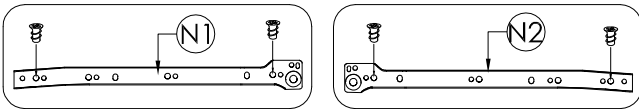

A		CSK SCREW M3.5 X 12MM	8	L		CAM-9642 CAM 3000 12/13MM	4
B		CSK SCREW M3.5 X 15MM	16	M		9933 WOODEN HDL KNOB (D20, H22) NATURAL= (1PC) WITH SCREW (MC4 X 25MM)= (1PC)	2 SETS
C		CSK SCREW M4 X 25MM	4	N1		METAL DRAWER SLIDE CR (350MM)	2
D		EURO SCREW M6 X 9MM	8	N2		METAL DRAWER SLIDE CL (350MM)	2
E		JCBC(W) SCREW M6 X 40MM	12	P1		METAL DRAWER SLIDE DR (350MM)	2
F		WOOD DOWEL (Ø6 X 20MM)	4	P2		METAL DRAWER SLIDE DL (350MM)	2
G		WOOD DOWEL (Ø6 X 35MM)	16	Q		TABLE CORNER BRACKET (5HOLES) (1.5 X 30 X 30 X 50 X 45MM)	4
H		WOOD DOWEL (Ø8 X 25MM)	10	R		ALLEN KEY M4	1
J		BOLT-9607 PARALEL NECK DOWEL 24 X 8.5	24	S		BACKPLY STOPPER	8
K		CAM-9499 CAM 3000 15 X 12	20	T		GLUE	3

1

2

3

4

ASSEMBLING GUIDE MODEL 8193-9-03

**WARNING! NOT SUITABLE FOR CHILDREN
UNDER 3 YEARS. CONTAINS SMALL PARTS.**

CAUTION
MATERIAL USED - LAMINATED MEDIUM DENSITY FIBERBOARD AND PARTICLEBOARD FRAME * TO CLEAN USING SOFT, DRY, CLOTH * DO NOT USE DETERGENT OR CHEMICALS * AVOID CONTACT WITH WATER AND DIRECT SUNLIGHT * TO BE ASSEMBLED ON A SOFT, DRY, CLEAN AND SMOOTH SURFACE * DO NOT USE POWER DRILLS TO ASSEMBLE AS THIS MAY CAUSE DAMAGE TO THE PRODUCT IF OVER-TIGHTENED