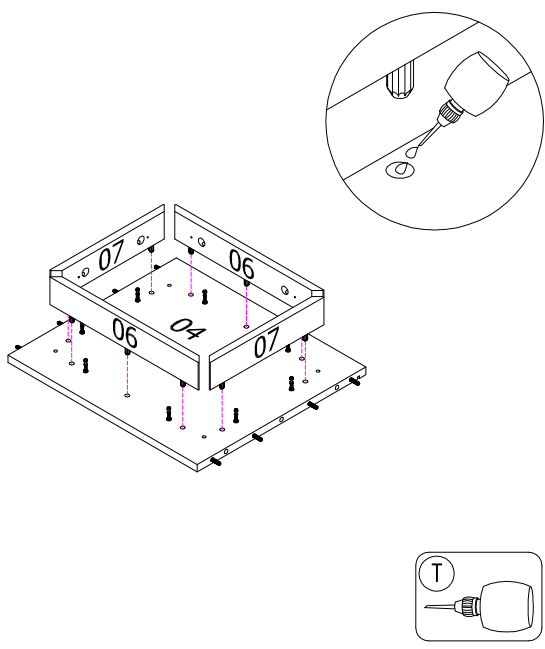

ASSEMBLING GUIDE MODEL 8193-9-03

**WARNING! NOT SUITABLE FOR CHILDREN
UNDER 3 YEARS. CONTAINS SMALL PARTS.**

CAUTION
MATERIAL USED - LAMINATED MEDIUM DENSITY FIBERBOARD AND PARTICLEBOARD FRAME * TO CLEAN USING SOFT, DRY, CLOTH * DO NOT USE DETERGENT OR CHEMICALS * AVOID CONTACT WITH WATER AND DIRECT SUNLIGHT * TO BE ASSEMBLED ON A SOFT, DRY, CLEAN AND SMOOTH SURFACE * DO NOT USE POWER DRILLS TO ASSEMBLE AS THIS MAY CAUSE DAMAGE TO THE PRODUCT IF OVER-TIGHTENED

5

6