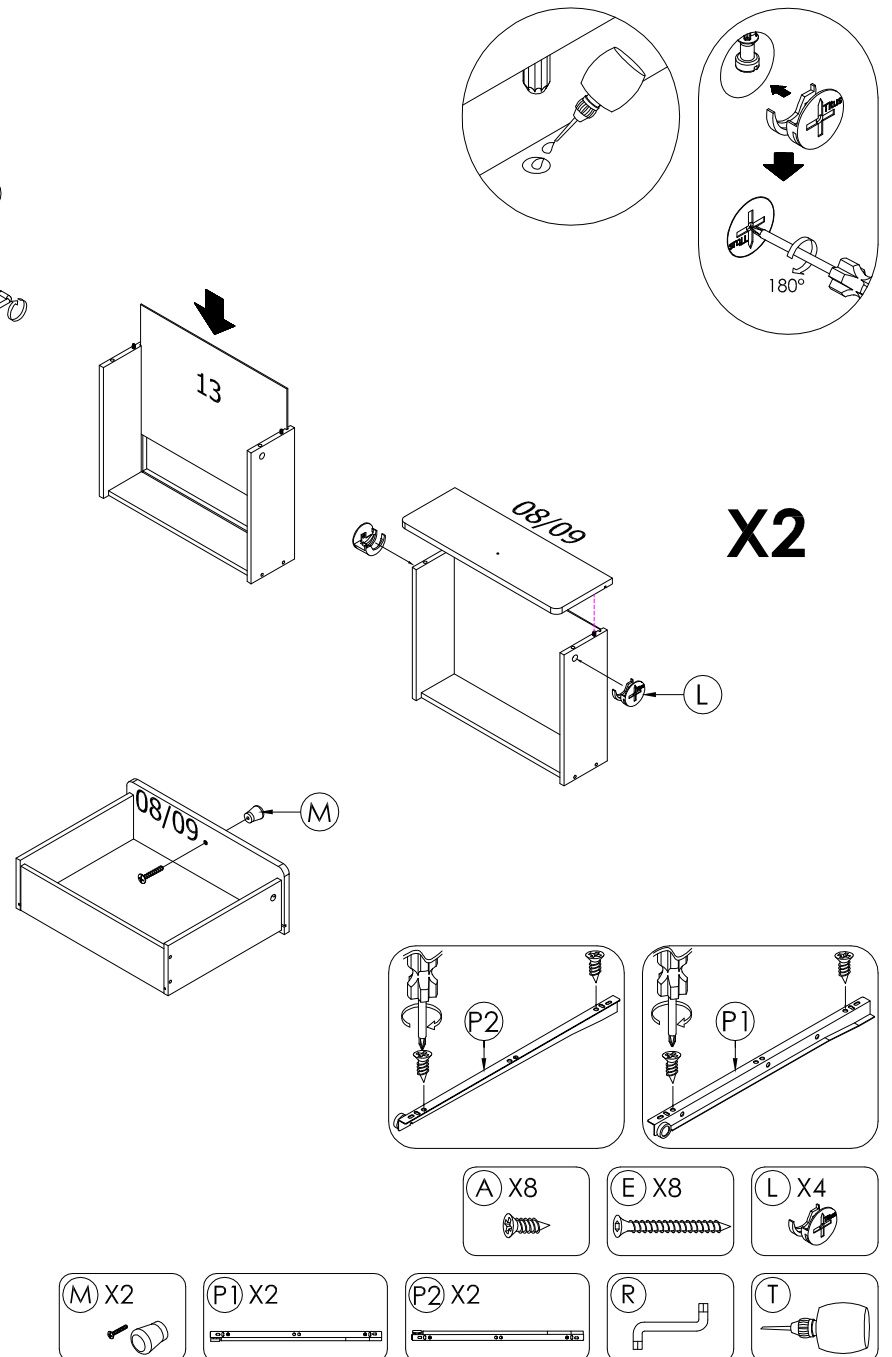

A		CSK SCREW M3.5 X 12MM	8	L		CAM-9642 CAM 3000 12/13MM	4
B		CSK SCREW M3.5 X 15MM	16	M		9933 WOODEN HDL KNOB (D20, H22) NATURAL= (1PC) WITH SCREW (MC4 X 25MM)= (1PC)	2 SETS
C		CSK SCREW M4 X 25MM	4	N1		METAL DRAWER SLIDE CR (350MM)	2
D		EURO SCREW M6 X 9MM	8	N2		METAL DRAWER SLIDE CL (350MM)	2
E		JCBC(W) SCREW M6 X 40MM	12	P1		METAL DRAWER SLIDE DR (350MM)	2
F		WOOD DOWEL (Ø6 X 20MM)	4	P2		METAL DRAWER SLIDE DL (350MM)	2
G		WOOD DOWEL (Ø6 X 35MM)	16	Q		TABLE CORNER BRACKET (5HOLES) (1.5 X 30 X 30 X 50 X 45MM)	4
H		WOOD DOWEL (Ø8 X 25MM)	10	R		ALLEN KEY M4	1
J		BOLT-9607 PARALEL NECK DOWEL 24 X 8.5	24	S		BACKPLY STOPPER	8
K		CAM-9499 CAM 3000 15 X 12	20	T		GLUE	3

1

2

3

4

ASSEMBLING GUIDE MODEL 8193-9-03

**WARNING! NOT SUITABLE FOR CHILDREN
UNDER 3 YEARS. CONTAINS SMALL PARTS.**

CAUTION
MATERIAL USED - LAMINATED MEDIUM DENSITY FIBERBOARD AND PARTICLEBOARD FRAME * TO CLEAN USING SOFT, DRY, CLOTH * DO NOT USE DETERGENT OR CHEMICALS * AVOID CONTACT WITH WATER AND DIRECT SUNLIGHT * TO BE ASSEMBLED ON A SOFT, DRY, CLEAN AND SMOOTH SURFACE * DO NOT USE POWER DRILLS TO ASSEMBLE AS THIS MAY CAUSE DAMAGE TO THE PRODUCT IF OVER-TIGHTENED