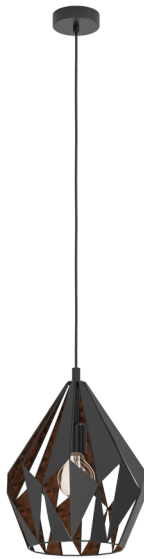

# 49254 CARLTON 1

## General Information

Material number	49254
Type	pendant light
Product segment	Indoor
Theme	Vintage

## Dimensions

Article Height (in mm/in)	1100
Article Diameter (in mm/in)	310
Net Weight (in kg)	1.58

## Material & Colour

Enclosure Material	steel
Enclosure Colour	black, copper
Cable Colour	textil-cable black