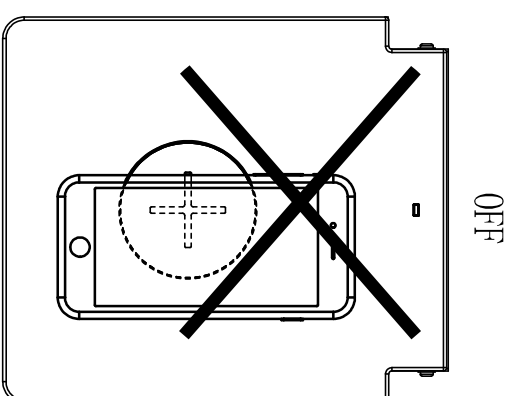

BLA98263-1
www.eglo.com

ON/Blue

OFF

Frequency: 110-205KHz
Max. -2.1dBµA/m