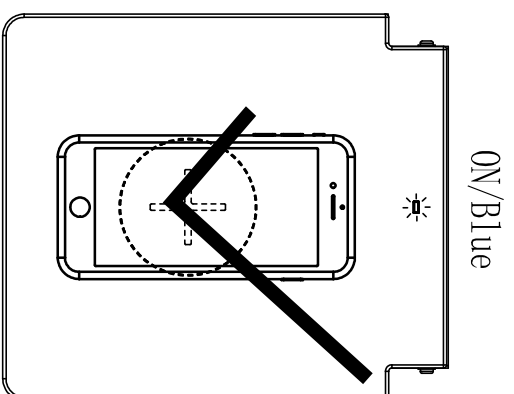

BLA98263-1
www.eglo.com

ON/Blue

OFF

Frequency: 110-205KHz
Max. -2.1dBµA/m