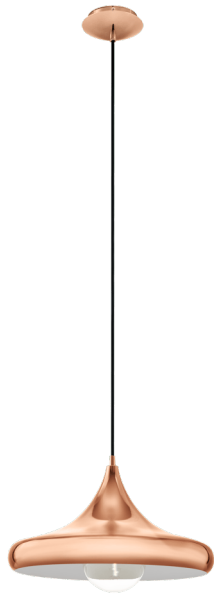

94742 CORETTO 2

General Information

Material number	94742
Type	pendant light
Product segment	Indoor
Theme	Vintage

Dimensions

Article Height (in mm/in)	1100
Article Diameter (in mm/in)	400
Net Weight (in kg)	1.45

Material & Colour

Enclosure Material	steel
Enclosure Colour	copper

Functionality

Switch Type	without switch
Battery	No

Technical Information

Protection Degree	IP20
Protection Class	1
Mains Voltage	220-240V,50/60Hz
Operation Voltage	220-240V,50/60Hz
max. Wattage (1)	1X60W

Illuminant 1

Illuminant Type (1)	E27
Illuminant incl. (1)	Exclusive
Socket Type (1)	E27

E27

1X60
W