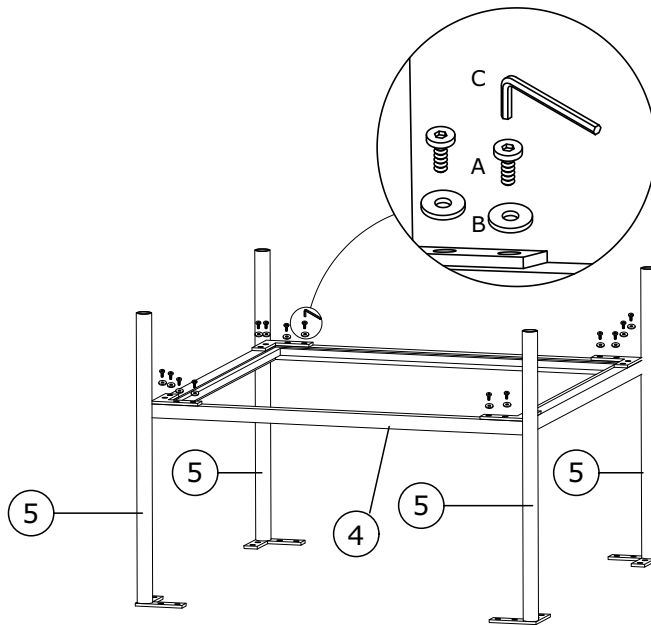

LUNA SOFABORD GLAS/SORT

60 X 60 CM

<p>A x 32</p>  <p>M6x16 mm</p>	<p>B x 32</p>  <p>ø6xø16x2 mm</p>	<p>C x 1</p>   <p>4mm</p>	<p>D x 16</p>  <p>30x8x1 mm</p>
---	--	--	---

1

A x 16  M6x16 mm	B x 16  ø6xø16x2 mm	C x 1  4mm	
---	--	---	---

2

A x 16  M6x16 mm	B x 16  ø6xø16x2 mm	C x 1  4mm	
---	--	---	---

3

4

5

D x 16
30x8x1 mm

6

7