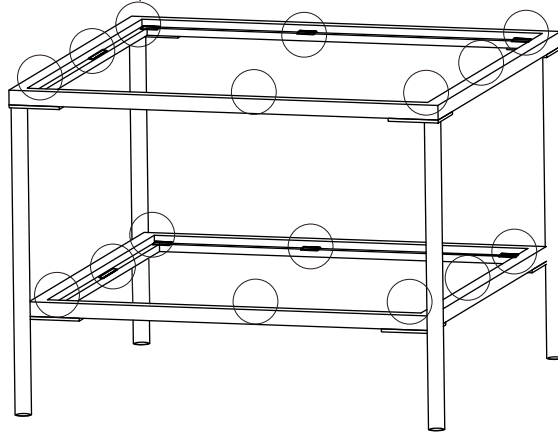

LUNA SOFABORD GLAS/SORT

60 X 60 CM

<p>A x 32</p>  <p>M6x16 mm</p>	<p>B x 32</p>  <p>ø6xø16x2 mm</p>	<p>C x 1</p>   <p>4mm</p>	<p>D x 16</p>  <p>30x8x1 mm</p>
---	--	--	---

1

A x 16  M6x16 mm	B x 16  ø6xø16x2 mm	C x 1  4mm	
---	--	---	---

2

A x 16  M6x16 mm	B x 16  ø6xø16x2 mm	C x 1  4mm	
---	--	---	---

3

4

5

D x 16
30x8x1 mm

6

7