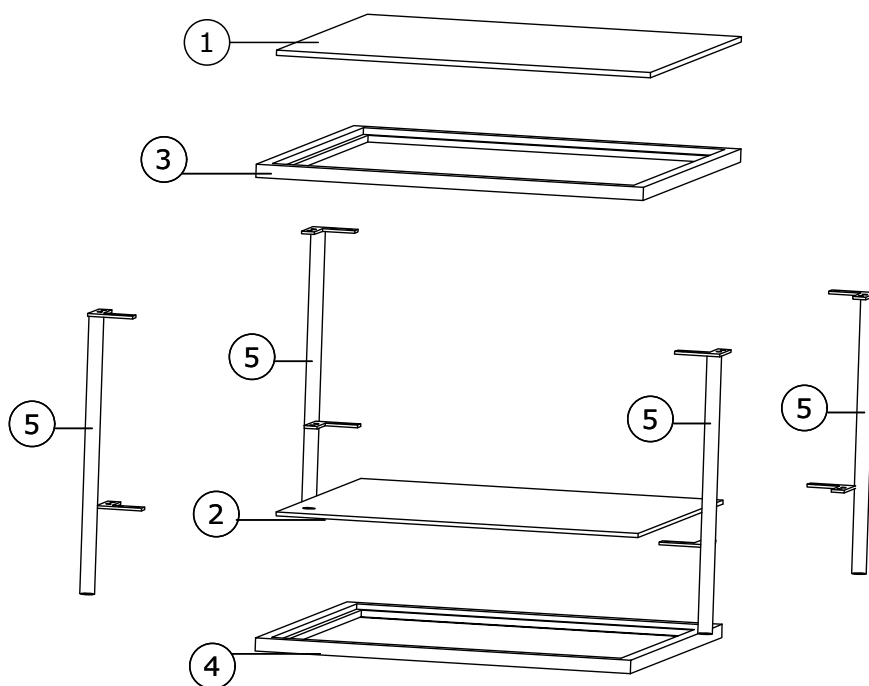

LUNA SOFABORD GLAS/SORT

60 X 60 CM

<p>A x 32</p>  <p>M6x16 mm</p>	<p>B x 32</p>  <p>ø6xø16x2 mm</p>	<p>C x 1</p>   <p>4mm</p>	<p>D x 16</p>  <p>30x8x1 mm</p>
---	--	--	---

1

A x 16  M6x16 mm	B x 16  ø6xø16x2 mm	C x 1  4mm	
---	--	---	---

2

A x 16  M6x16 mm	B x 16  ø6xø16x2 mm	C x 1  4mm	
---	--	---	---

3

4

5

D x 16
30x8x1 mm

6

7