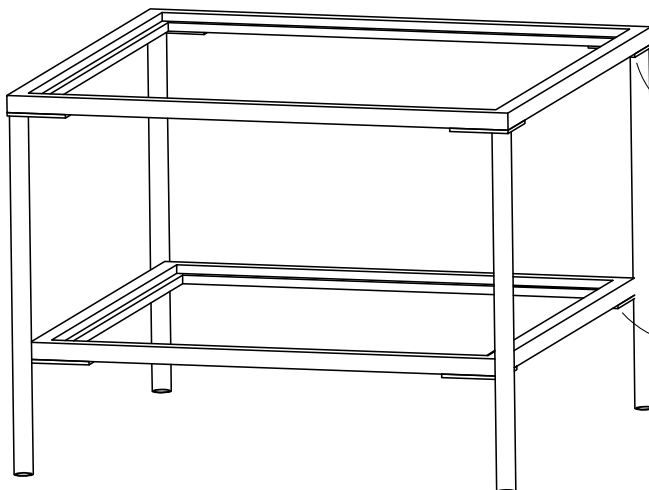

LUNA SOFABORD GLAS/SORT

60 X 60 CM

<p>A x 32</p>  <p>M6x16 mm</p>	<p>B x 32</p>  <p>ø6xø16x2 mm</p>	<p>C x 1</p>   <p>4mm</p>	<p>D x 16</p>  <p>30x8x1 mm</p>
---	--	--	---

1

A x 16  M6x16 mm	B x 16  ø6xø16x2 mm	C x 1  4mm	
---	--	---	---

2

A x 16  M6x16 mm	B x 16  ø6xø16x2 mm	C x 1  4mm	
---	--	---	---

3

4

5

D x 16
30x8x1 mm

6

7