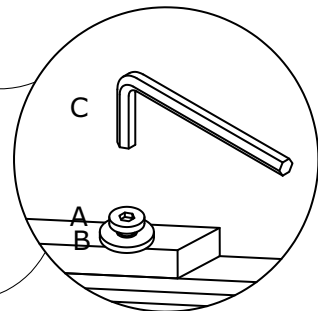

LUNA SOFABORD GLAS/SORT

60 X 60 CM

<p>A x 32</p>  <p>M6x16 mm</p>	<p>B x 32</p>  <p>ø6xø16x2 mm</p>	<p>C x 1</p>   <p>4mm</p>	<p>D x 16</p>  <p>30x8x1 mm</p>
---	--	--	---

1

A x 16  M6x16 mm	B x 16  ø6xø16x2 mm	C x 1  4mm	
---	--	---	---

2

A x 16  M6x16 mm	B x 16  ø6xø16x2 mm	C x 1  4mm	
---	--	---	---

3

4

5

D x 16
30x8x1 mm

6

7