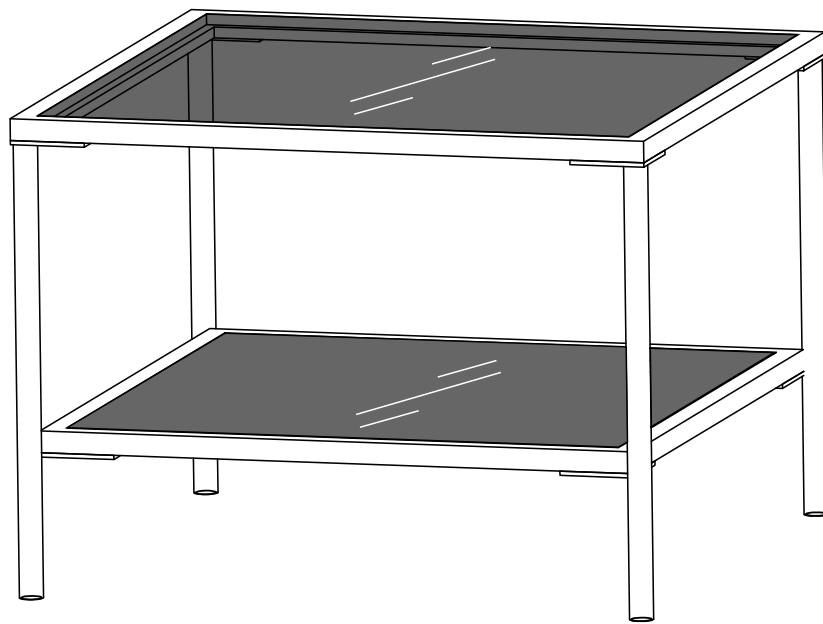

LUNA SOFABORD GLAS/SORT

60 X 60 CM

<p>A x 32</p>  <p>M6x16 mm</p>	<p>B x 32</p>  <p>ø6xø16x2 mm</p>	<p>C x 1</p>   <p>4mm</p>	<p>D x 16</p>  <p>30x8x1 mm</p>
---	--	--	---

1

A x 16  M6x16 mm	B x 16  ø6xø16x2 mm	C x 1  4mm	
---	--	---	---

2

A x 16  M6x16 mm	B x 16  ø6xø16x2 mm	C x 1  4mm	
---	--	---	---

3

4

5

D x 16
30x8x1 mm

6

7