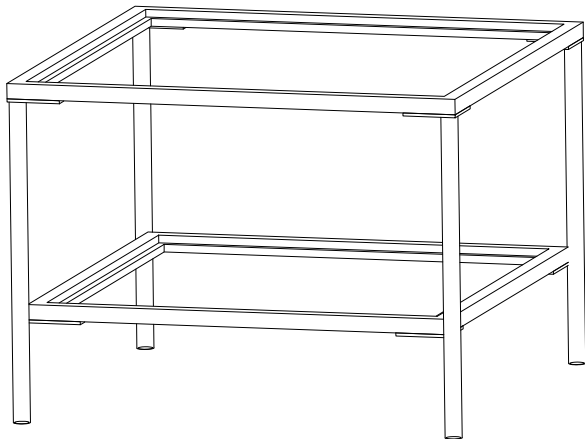

LUNA SOFABORD GLAS/SORT

60 X 60 CM

<p>A x 32</p>  <p>M6x16 mm</p>	<p>B x 32</p>  <p>ø6xø16x2 mm</p>	<p>C x 1</p>   <p>4mm</p>	<p>D x 16</p>  <p>30x8x1 mm</p>
---	--	--	---

1

A x 16  M6x16 mm	B x 16  ø6xø16x2 mm	C x 1  4mm	
---	--	---	---

2

A x 16  M6x16 mm	B x 16  ø6xø16x2 mm	C x 1  4mm	
---	--	---	---

3

4

5

D x 16
30x8x1 mm

6

7