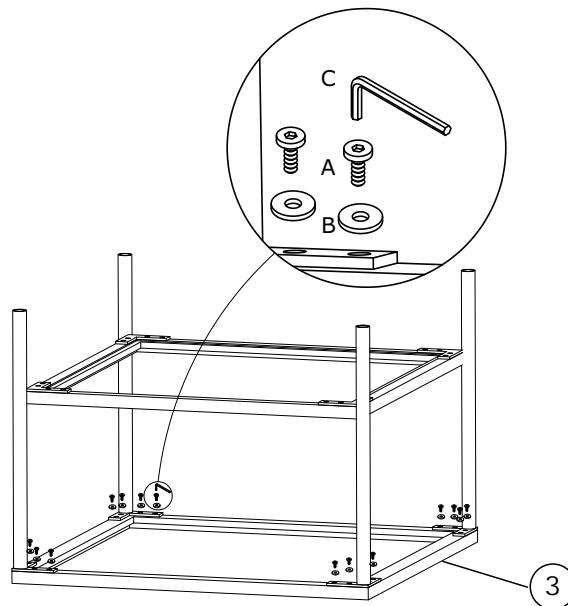

LUNA SOFABORD GLAS/SORT

60 X 60 CM

<p>A x 32</p>  <p>M6x16 mm</p>	<p>B x 32</p>  <p>ø6xø16x2 mm</p>	<p>C x 1</p>   <p>4mm</p>	<p>D x 16</p>  <p>30x8x1 mm</p>
---	--	--	---

1

A x 16  M6x16 mm	B x 16  ø6xø16x2 mm	C x 1  4mm	
---	--	---	---

2

A x 16  M6x16 mm	B x 16  ø6xø16x2 mm	C x 1  4mm	
---	--	---	---

3

4

5

D x 16
30x8x1 mm

6

7