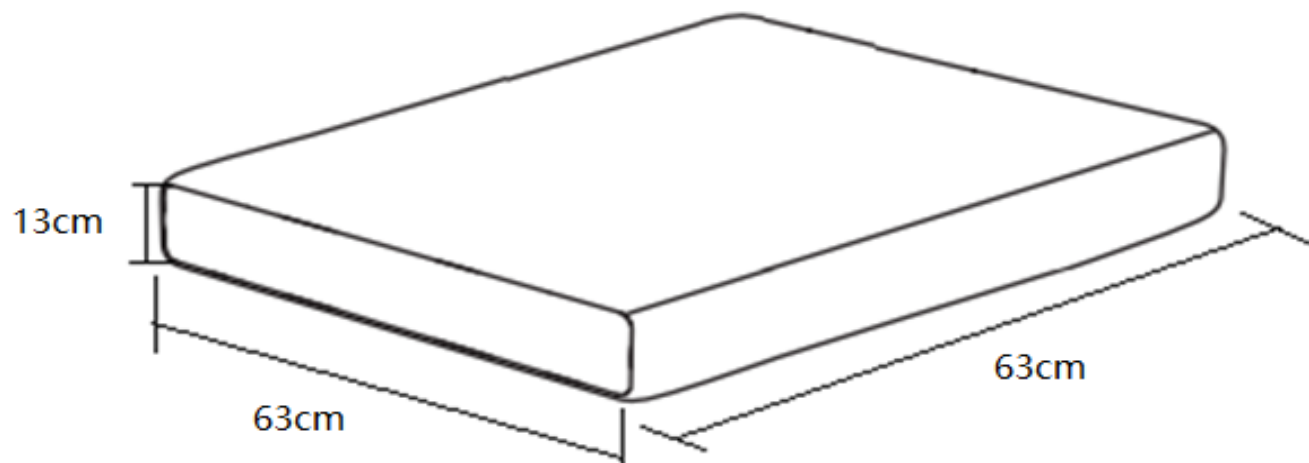

Mass production

Fyld: 100% Polyether (skum)
Füllung: 100% Polyether (schaum)
Filling: 100% Polyether (foam)
Pyntepudebetræk: 100% Polyester
Kissenbezug: 100% Polyester
Cushion cover: 100% Polyester

TEM NO:

47867

PRODUCT NAME

ALU. FOOTREST
CUSHION

DIMENSIONS:

(FINISHED SIZE)
63X63X13CM

FABRIC:

220G/M2 POLYESTER

FILLING: