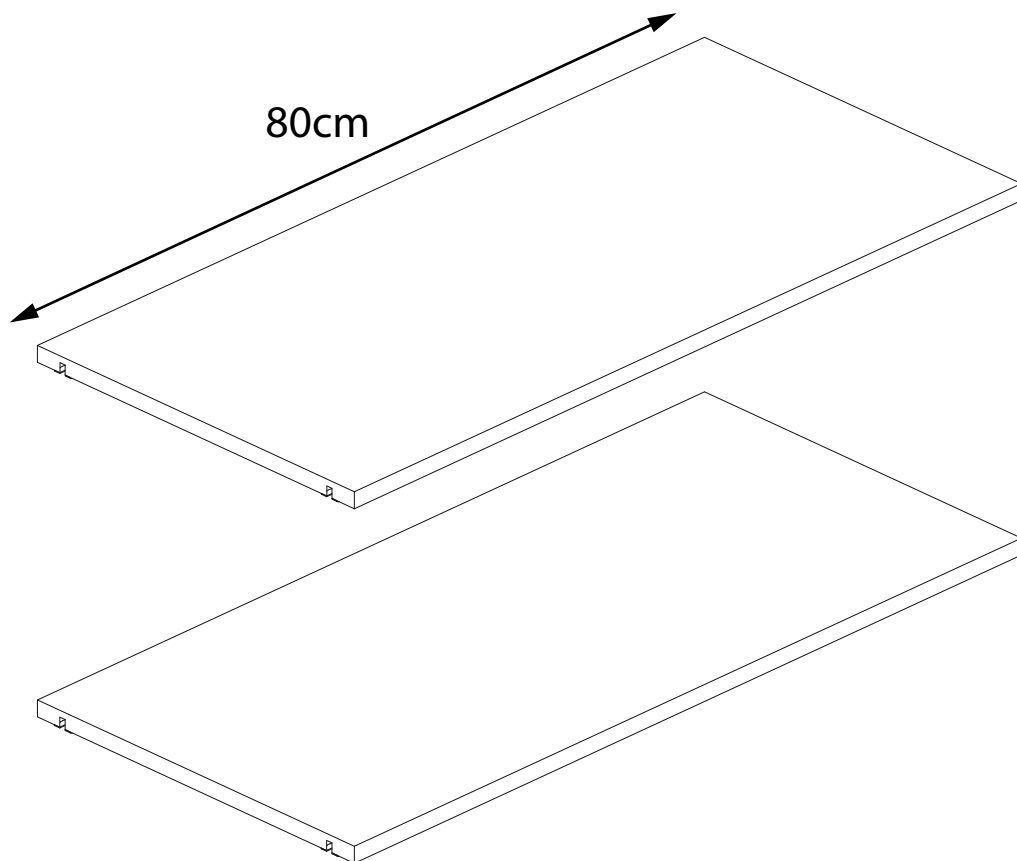

38-0002-82-082

hoppekids

www.hoppekids.com

facebook.com/hoppekids

[@hoppekids_official](https://instagram.com/hoppekids_official)

Hoppekids SIA, Novadnieki, LV-3801, Saldus