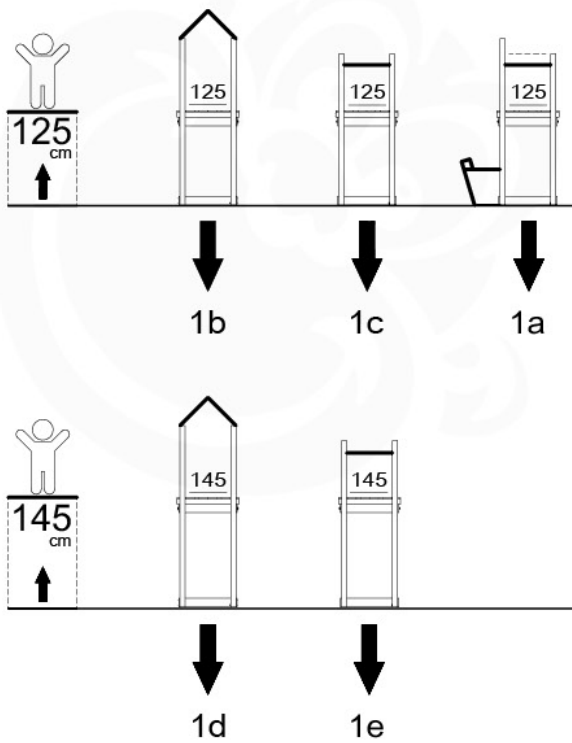

03 Base Tower

Base Tower - s00 - 28-1-2020 - v1

1

1a

Base Tower - s00 Xa - 28-1-2020 - v1

5

➔ 2