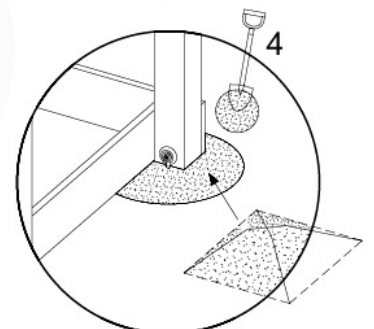

# 20 Ground Anchors

1

Tower Anchors - 001 - 12.12.2019 - v1

2

CONCRETE  
40 L / 80 kg

24h