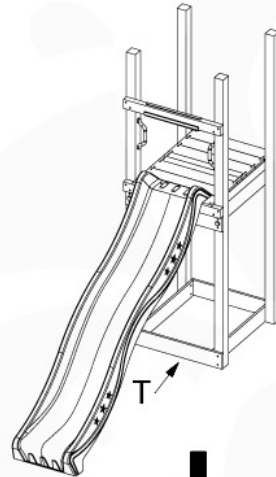

# 19 Swing Frame / Climb Frame

20

+

20

1-Swing frame / 2-Swing frame  
457\_101

+

20

1-Climb frame / 2-Climb frame  
457\_105

# 20 Ground Anchors

1

Tower Anchors - 001 - 12.12.2019 - v1

2

CONCRETE  
40 L / 80 kg

24h

# 21 Slide set

↓  
1-T

↓  
1-U

Slide set - 500 - 12-12-2019 - v0.1

1

Slide set - 501 - 12-12-2019 - v0.1

2

3