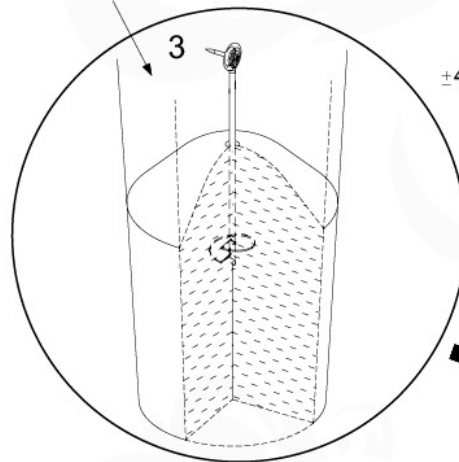

# 20 Ground Anchors

1

Tower Anchors - 001 - 12.12.2019 - v1

2

CONCRETE  
40 L / 80 kg

24h

# 21 Slide set

↓  
1-T

↓  
1-U

Slide set - 500 - 12-12-2019 - v0.1

1

Slide set - 501 - 12-12-2019 - v0.1

2

3