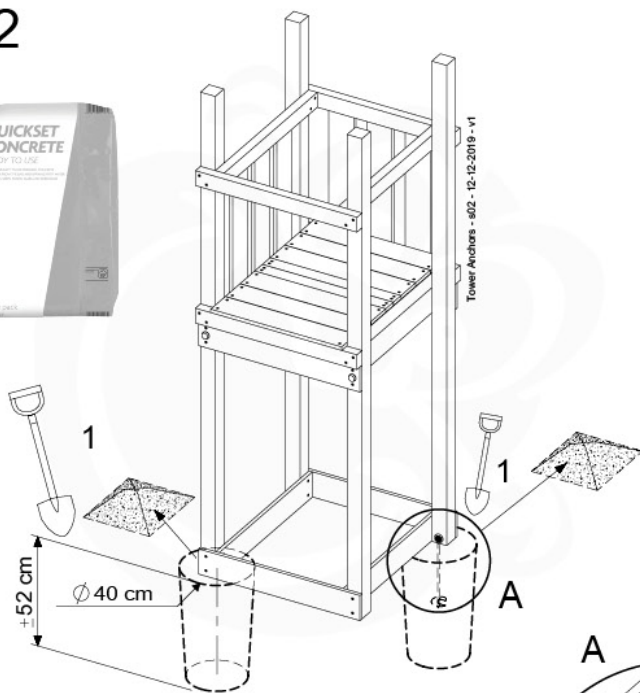

# 20 Ground Anchors

1

Tower Anchors - 001 - 12.12.2019 - v1

2

CONCRETE  
40 L / 80 kg

24h