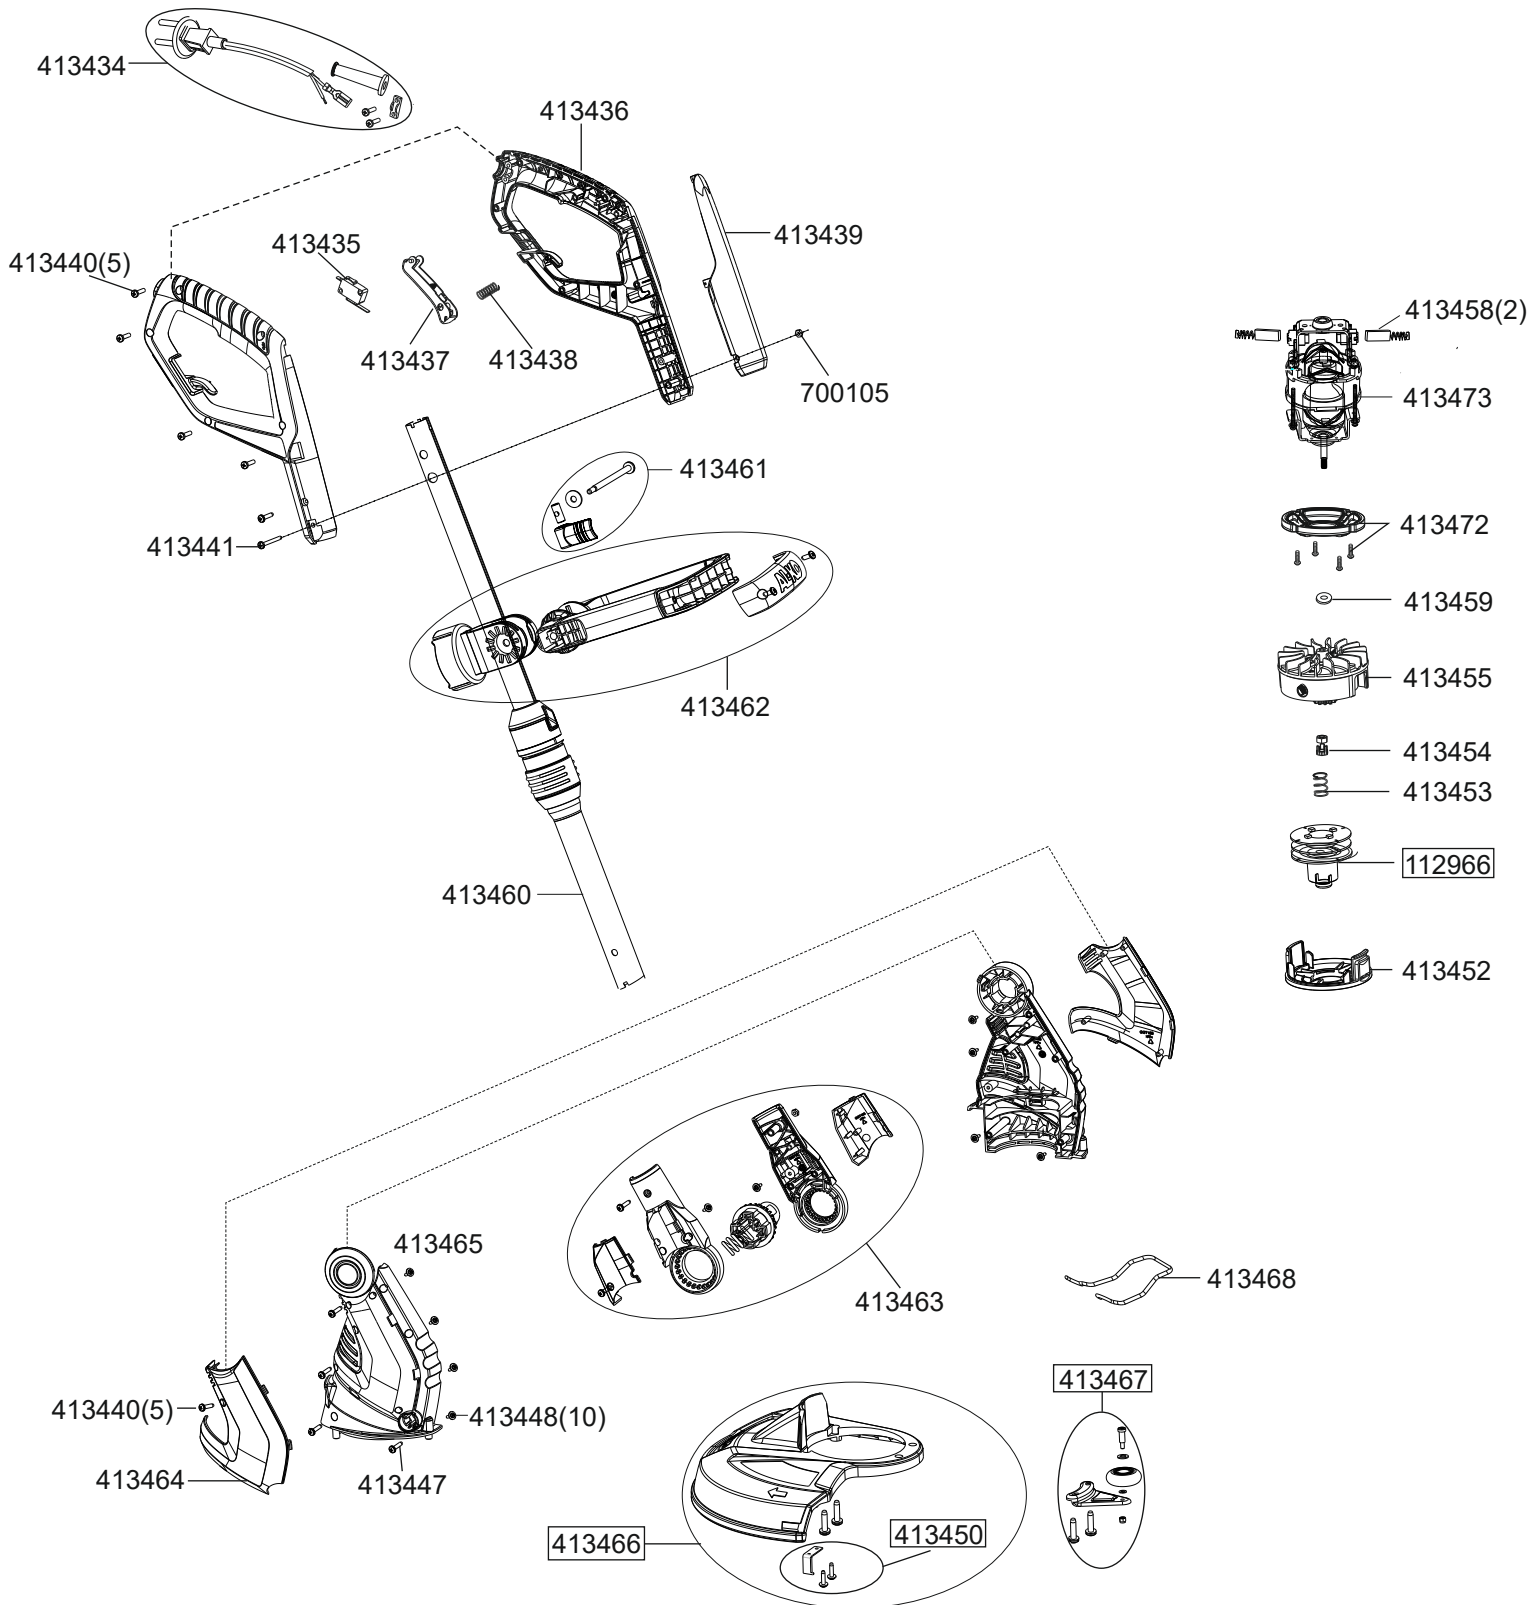

Trimmer GTE 450 Comfort

Art.-Nr. 112929

E12929

a	b	c	d	e	f
---	---	---	---	---	---