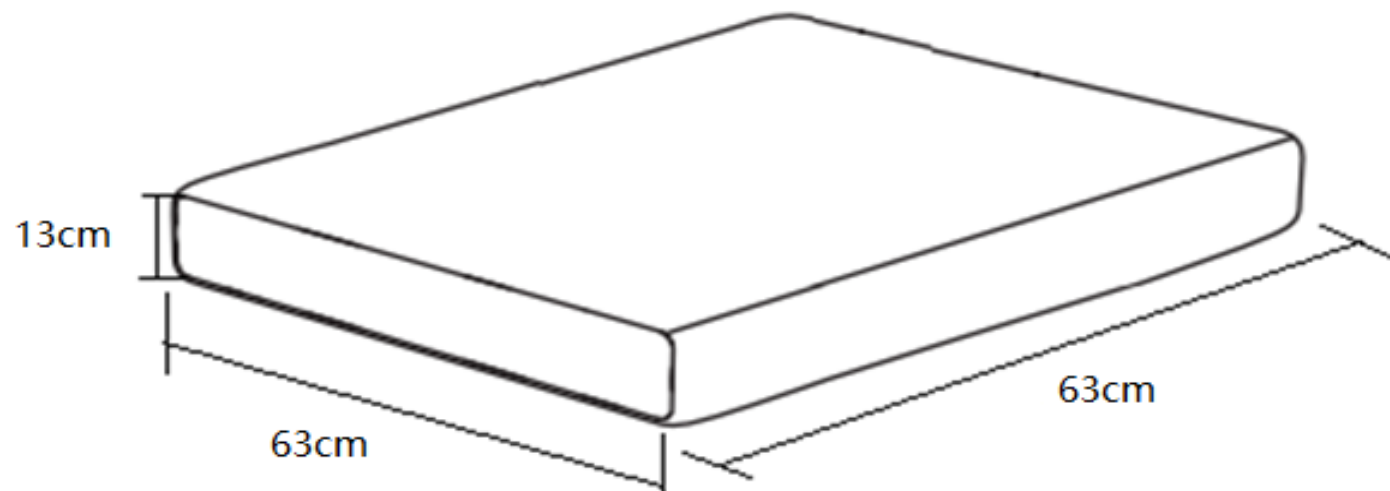

Mass production

Fyld: 100% Polyether (skum)
Füllung: 100% Polyether (schaum)
Filling: 100% Polyether (foam)
Pyntepudebetræk: 100% Polyester
Kissenbezug: 100% Polyester
Cushion cover: 100% Polyester

TEM NO:

49225

PRODUCT NAME

ALU. K.D. SINGLE SOFA
SEAT CUSHION

DIMENSIONS:

(FINISHED SIZE)
63X63X13CM

FABRIC:

220G/M2 POLYESTER

FILLING: