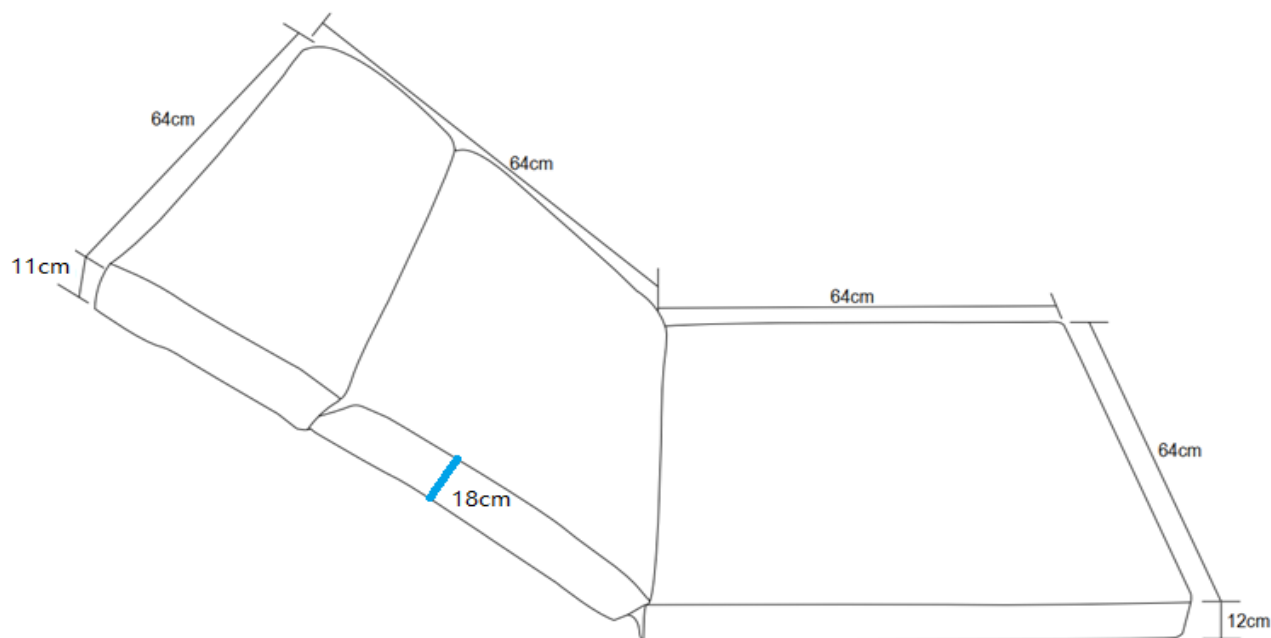

Mass production

Fyld: 100% Polyether (skum)
Füllung: 100% Polyether (schaum)
Filling: 100% Polyether (foam)
Pyntepudebetræk: 100% Polyester
Kissenbezug: 100% Polyester
Cushion cover: 100% Polyester

TEM NO:

49226

PRODUCT NAME

ALU. 2-POSITION SINGLE
SOFA CUSHION

DIMENSIONS:

(FINISHED SIZE)

64X64X12CM

64X64X11/18CM

FABRIC:

220G/M2 POLYESTER

FILLING:

SEAT:10CM FOAM

23KG/M3

BACK:PP FILLING

ACCESSORIES:

1)WASHING LABEL

2)ZIPPER